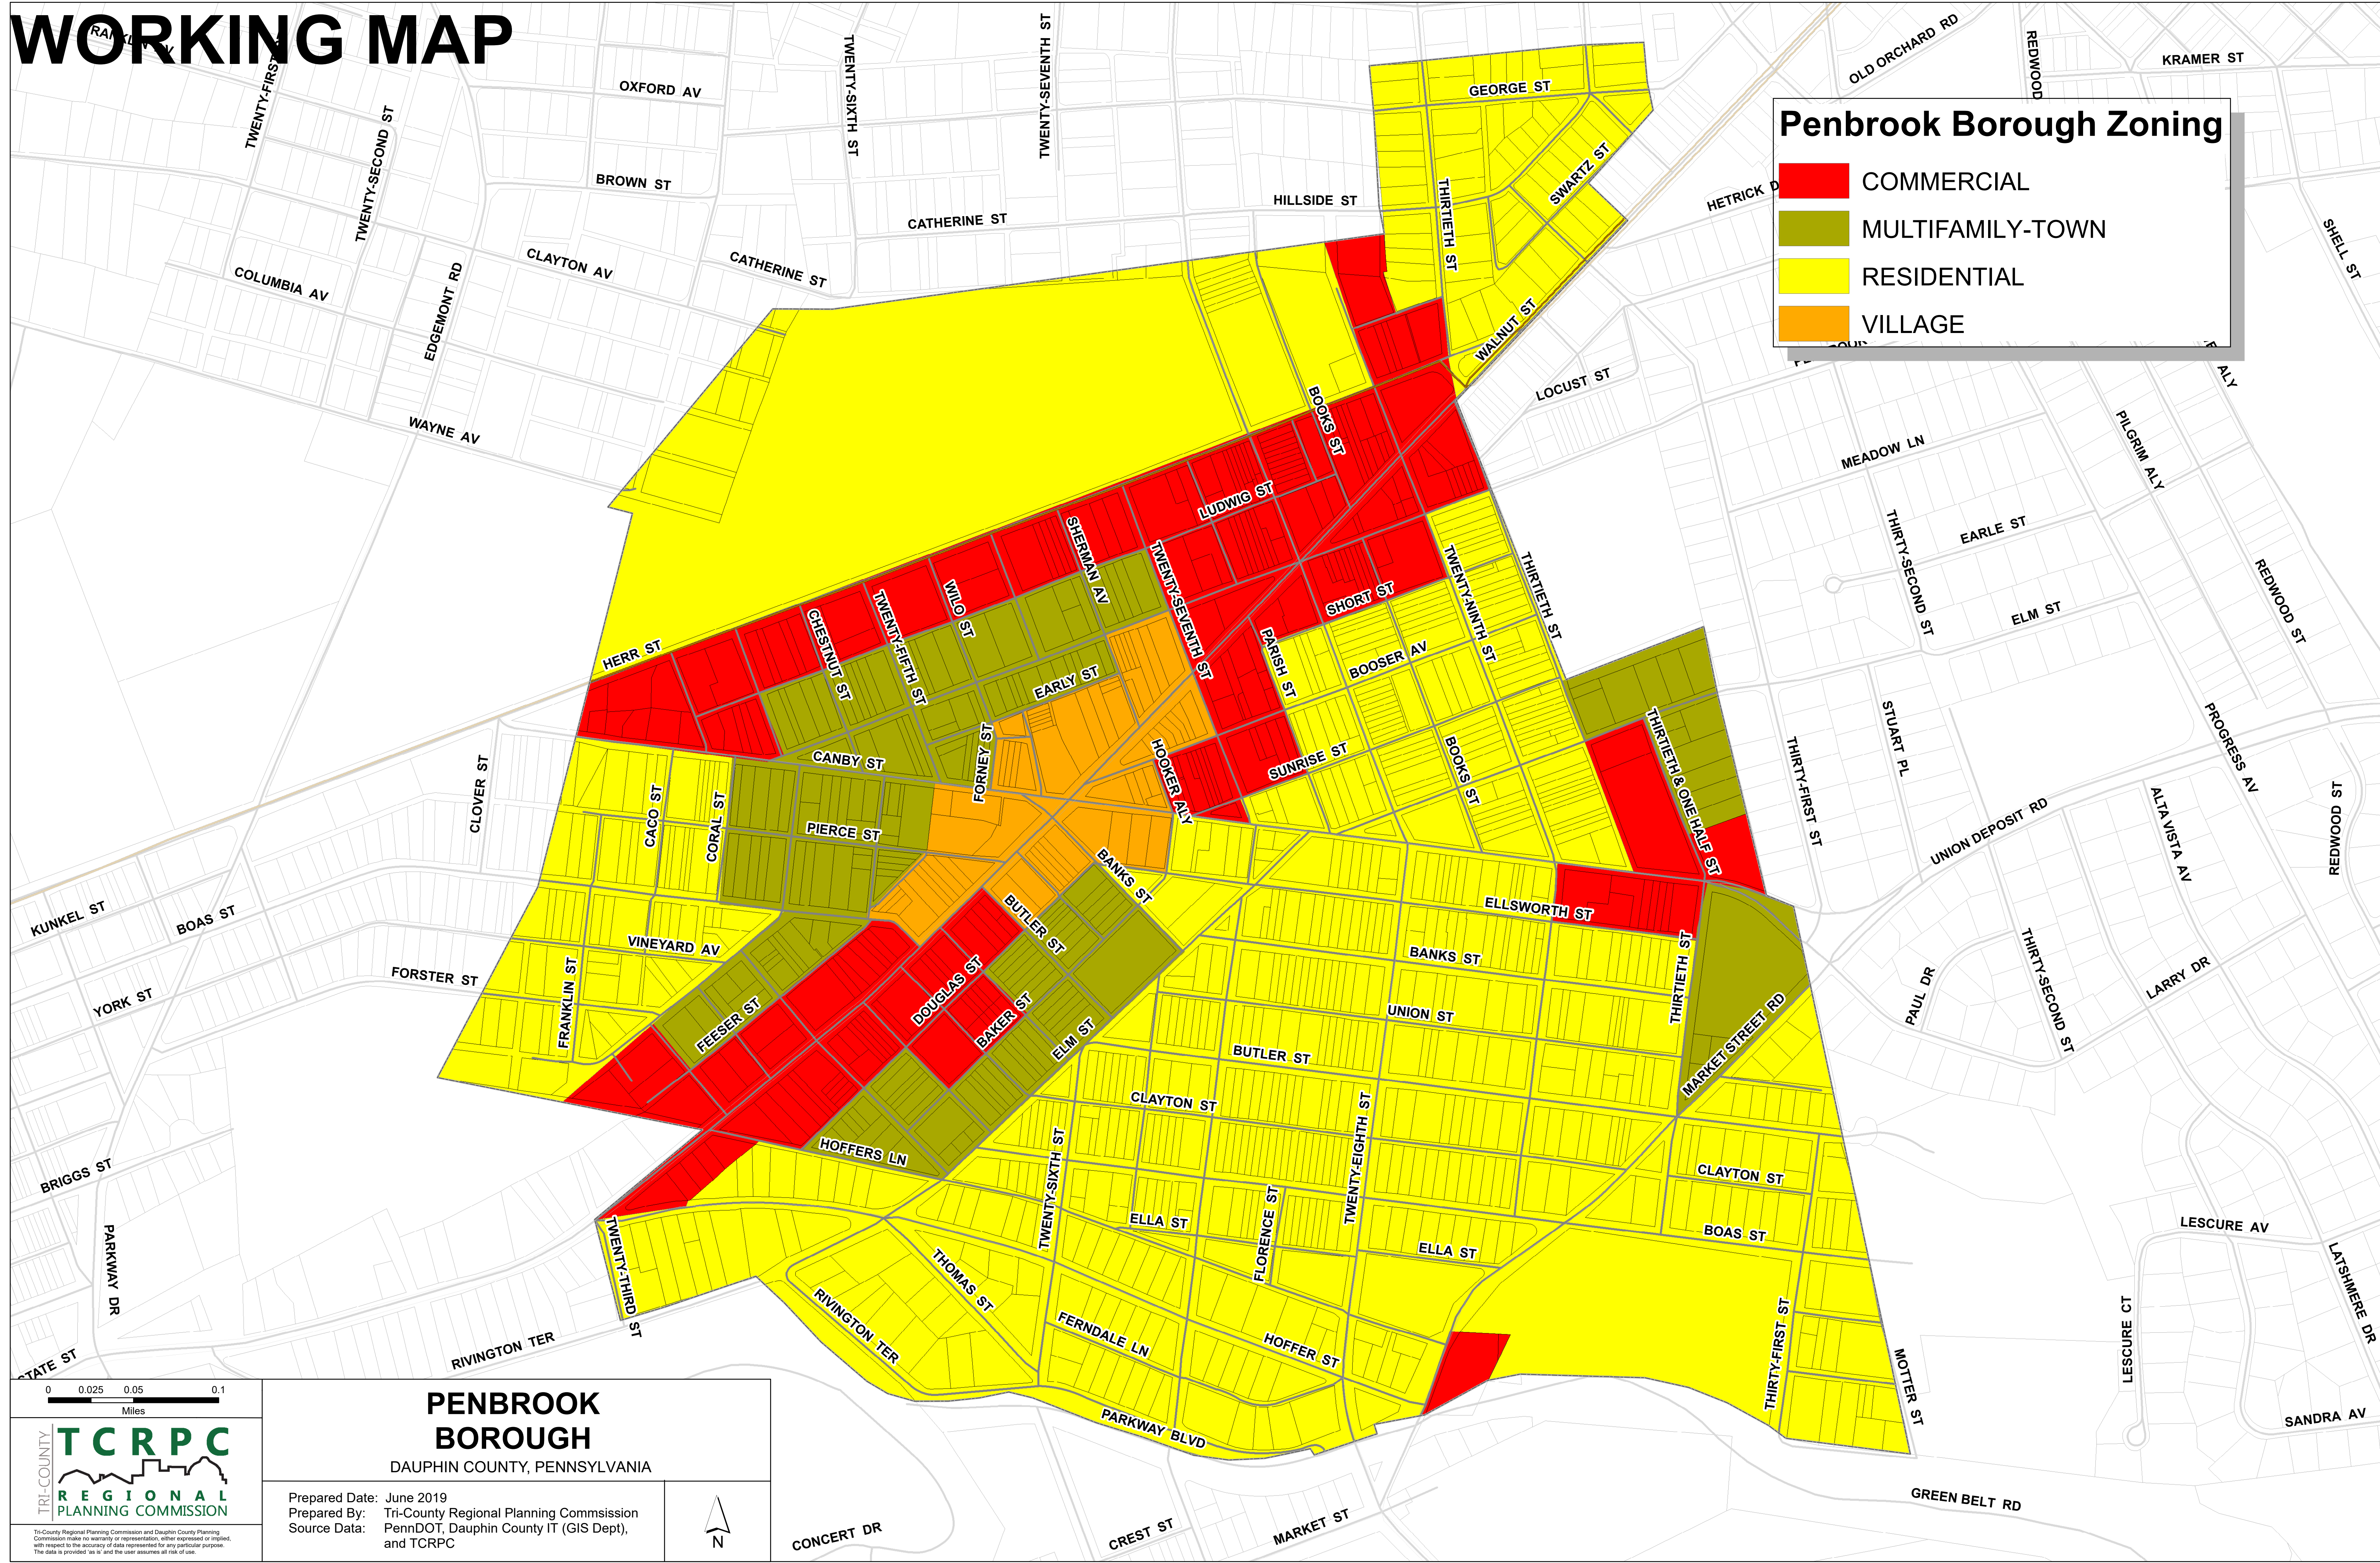

WORKING MAP

Penbrook Borough Zoning

- COMMERCIAL
- MULTIFAMILY-TOWN
- RESIDENTIAL
- VILLAGE

0 0.025 0.05 0.1
Miles

TRI-COUNTY
TCRPC
REGIONAL
PLANNING COMMISSION

Tri-County Regional Planning Commission and Dauphin County Planning Commission make no warranty or representation, either expressed or implied, with respect to the accuracy of data represented for any particular purpose. The data is provided "as is" and the user assumes all risk of use.

PENBROOK BOROUGH

DAUPHIN COUNTY, PENNSYLVANIA

Prepared Date: June 2019
 Prepared By: Tri-County Regional Planning Commission
 Source Data: PennDOT, Dauphin County IT (GIS Dept),
 and TCRPC